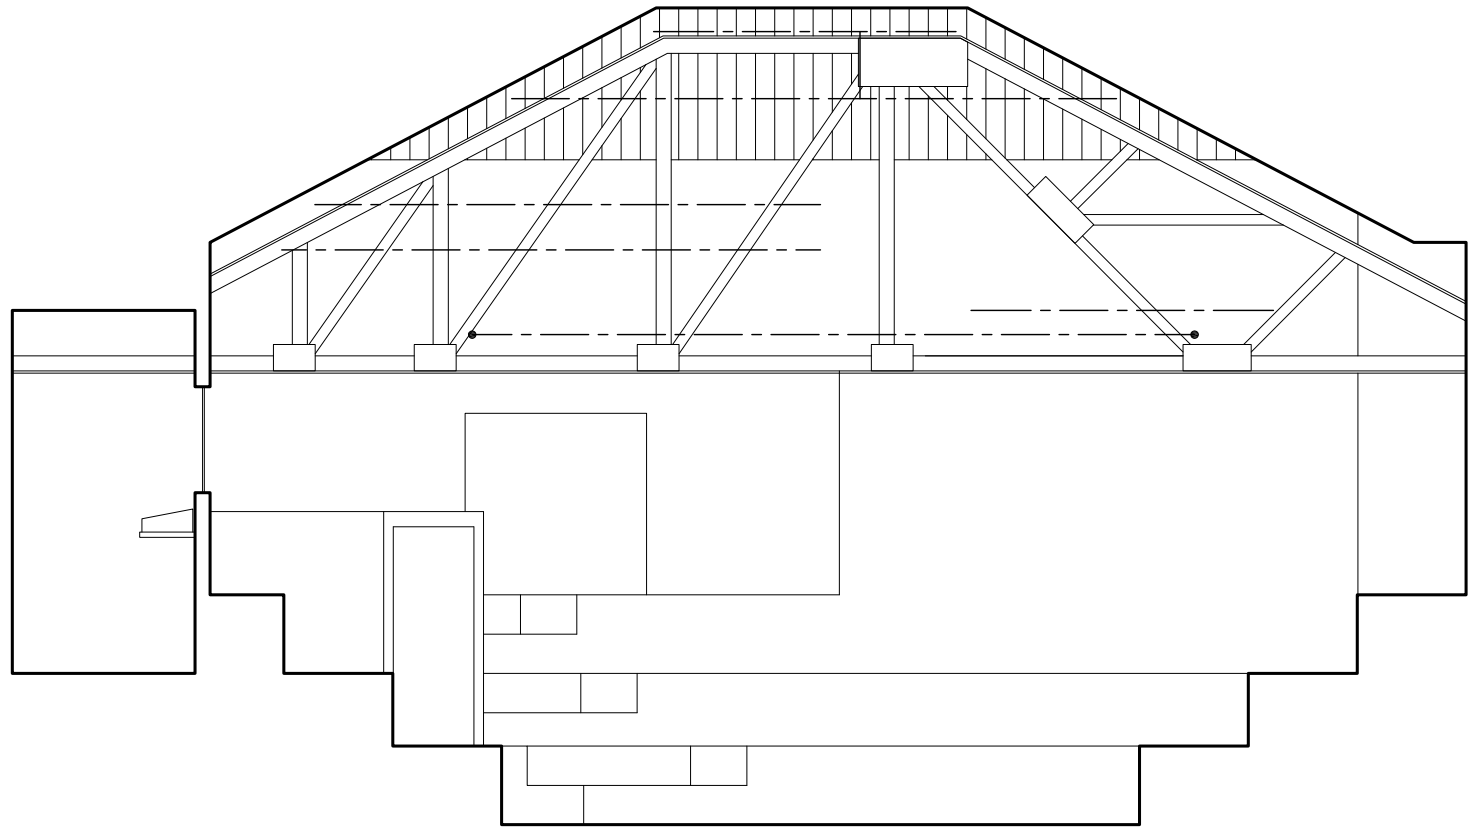

production:	
company: Citizens Theatre Ltd.	
drawing title: Circle Studio	
location: Citizens Theatre Ltd 119 Gorbals Street Glasgow G5 9DS	
view: Studio Plan	drawing no:
revision:	date issued:
drawn by: EG	date:
scale: 1:50 @ A3	

Section AA

Section BB

production:	
company: Citizens Theatre Ltd.	
drawing title: Circle Studio	
location: Citizens Theatre Ltd 119 Gorbals Street Glasgow G5 9DS	
view: Sections AA & BB	drawing no:
revision:	date issued:
drawn by: EG	date:
scale: 1:50 @ A3	

production:	
company: Citizens Theatre Ltd.	
drawing title: Circle Studio	
location: Citizens Theatre Ltd 119 Gorbals Street Glasgow G5 9DS	
view: Sections CC & DD	drawing no:
revision:	date issued:
drawn by: EG	date:
scale: 1:50 @ A3	