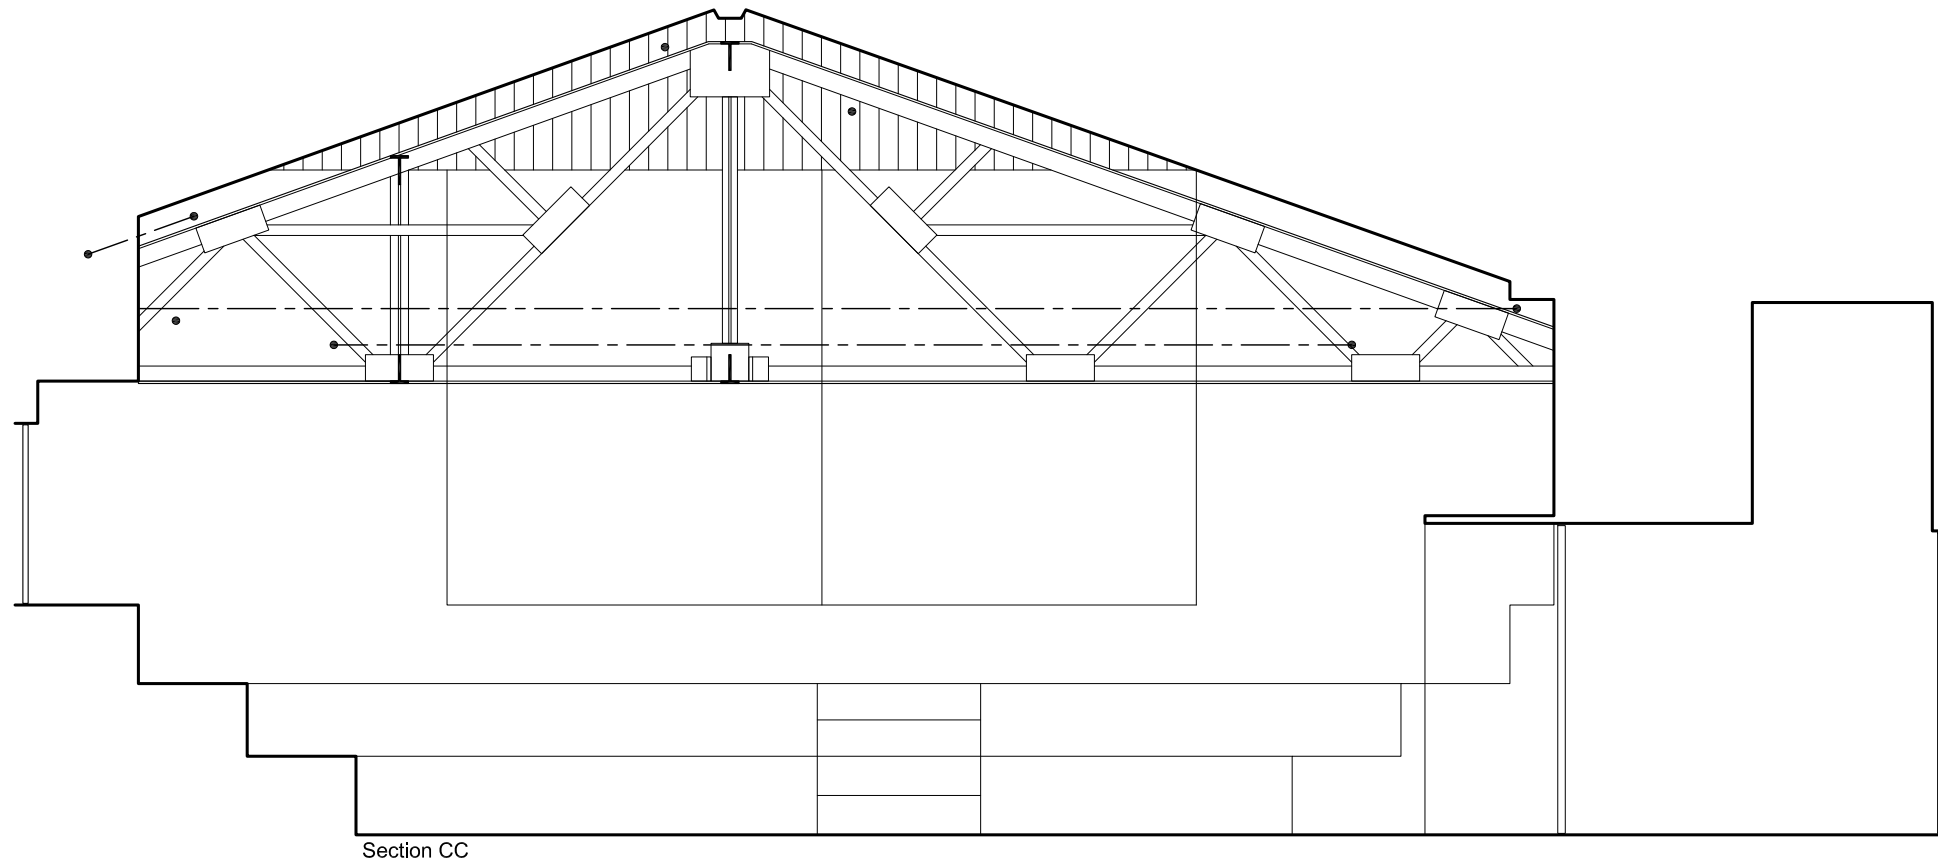

production:	
company: Citizens Theatre Ltd.	
drawing title: Circle Studio	
location: Citizens Theatre Ltd 119 Gorbals Street Glasgow G5 9DS	
view: Studio Plan	drawing no:
revision:	date issued:
drawn by: EG	date:
scale: 1:50 @ A3	

Section AA

Section BB

production:	
company: Citizens Theatre Ltd.	
drawing title: Circle Studio	
location: Citizens Theatre Ltd 119 Gorbals Street Glasgow G5 9DS	
view: Sections AA & BB	drawing no:
revision:	date issued:
drawn by: EG	date:
scale: 1:50 @ A3	

production:	
company: Citizens Theatre Ltd.	
drawing title: Circle Studio	
location: Citizens Theatre Ltd 119 Gorbals Street Glasgow G5 9DS	
view: Sections CC & DD	drawing no:
revision:	date issued:
drawn by: EG	date:
scale: 1:50 @ A3	