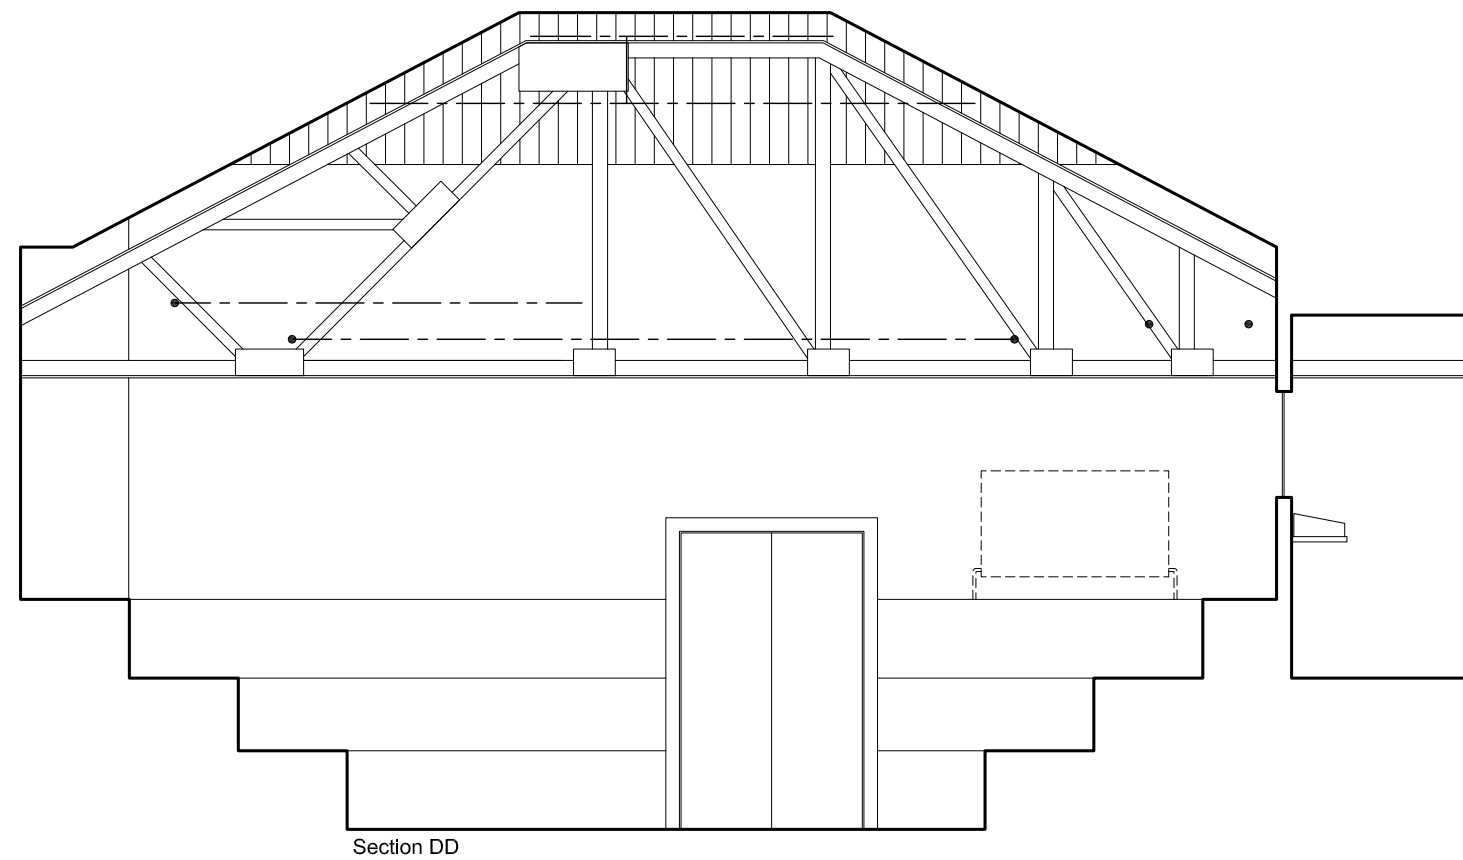

production:	
company: Citizens Theatre Ltd.	
drawing title: Circle Studio	
location: Citizens Theatre Ltd 119 Gorbals Street Glasgow G5 9DS	
view: Studio Plan	drawing no:
revision:	date issued:
drawn by: EG	date:
scale: 1:50 @ A3	

Section AA

Section BB

production:	
company: Citizens Theatre Ltd.	
drawing title: Circle Studio	
location: Citizens Theatre Ltd 119 Gorbals Street Glasgow G5 9DS	
view: Sections AA & BB	drawing no:
revision:	date issued:
drawn by: EG	date:
scale: 1:50 @ A3	

production:	
company: Citizens Theatre Ltd.	
drawing title: Circle Studio	
location: Citizens Theatre Ltd 119 Gorbals Street Glasgow G5 9DS	
view: Sections CC & DD	drawing no:
revision:	date issued:
drawn by: EG	date:
scale: 1:50 @ A3	