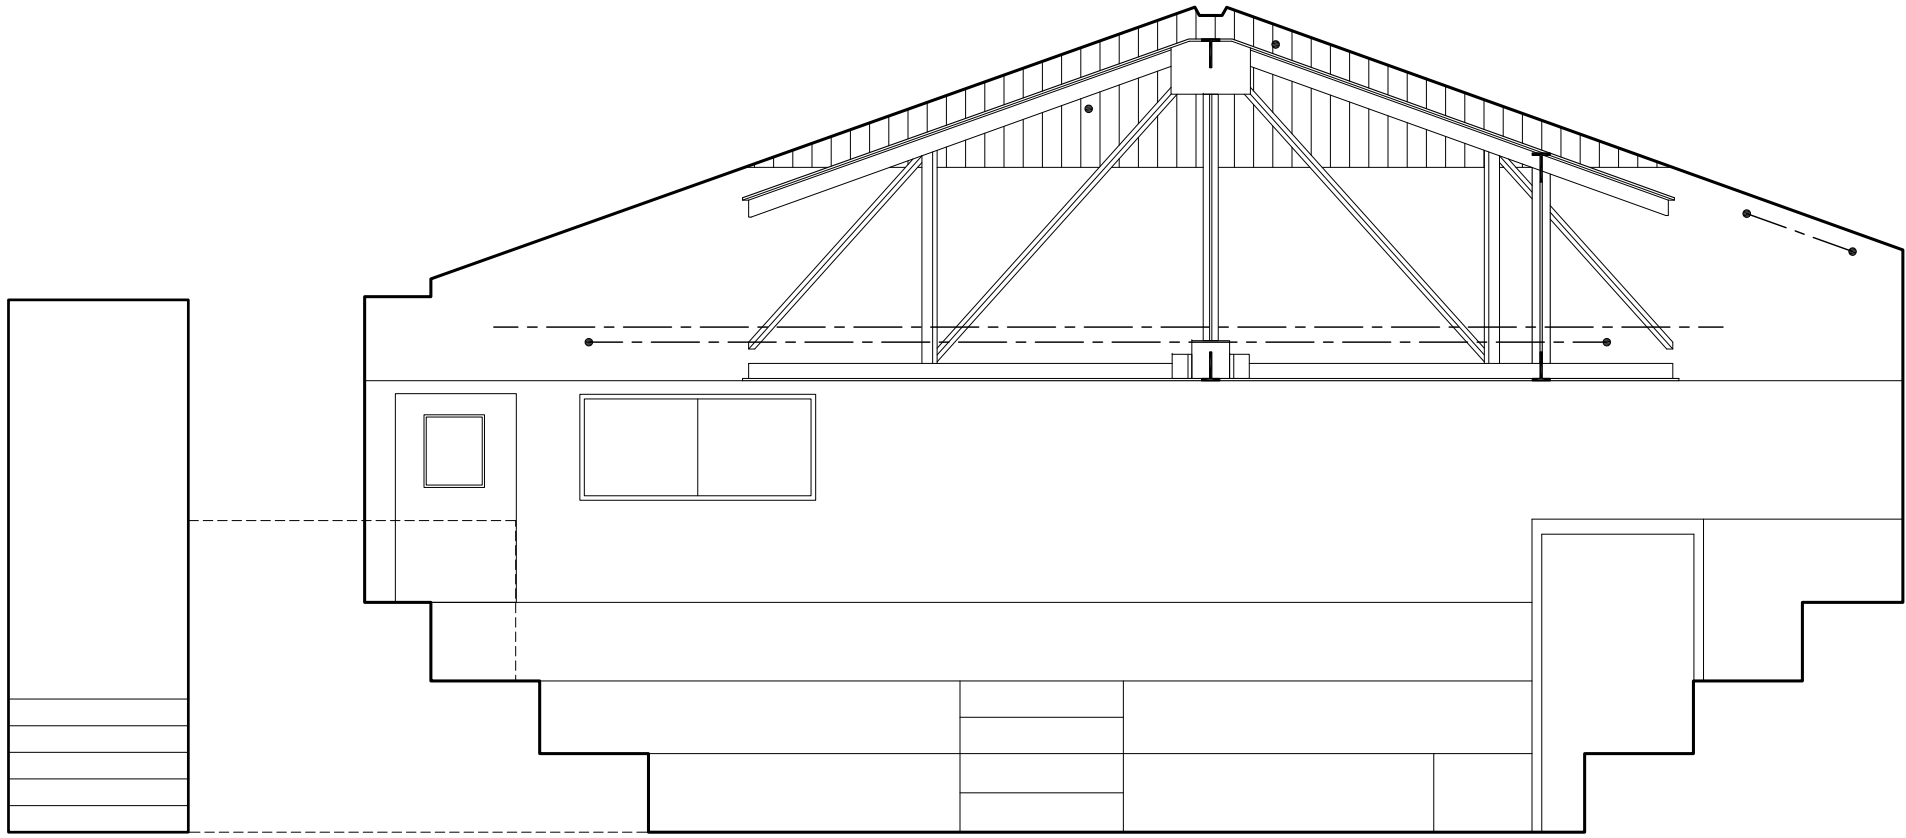

production:	
company: Citizens Theatre Ltd.	
drawing title: Circle Studio	
location: Citizens Theatre Ltd 119 Gorbals Street Glasgow G5 9DS	
view: Studio Plan	drawing no:
revision:	date issued:
drawn by: EG	date:
scale: 1:50 @ A3	

Section AA

Section BB

production:	
company: Citizens Theatre Ltd.	
drawing title: Circle Studio	
location: Citizens Theatre Ltd 119 Gorbals Street Glasgow G5 9DS	
view: Sections AA & BB	drawing no:
revision:	date issued:
drawn by: EG	date:
scale: 1:50 @ A3	

production:	
company: Citizens Theatre Ltd.	
drawing title: Circle Studio	
location: Citizens Theatre Ltd 119 Gorbals Street Glasgow G5 9DS	
view: Sections CC & DD	drawing no:
revision:	date issued:
drawn by: EG	date:
scale: 1:50 @ A3	