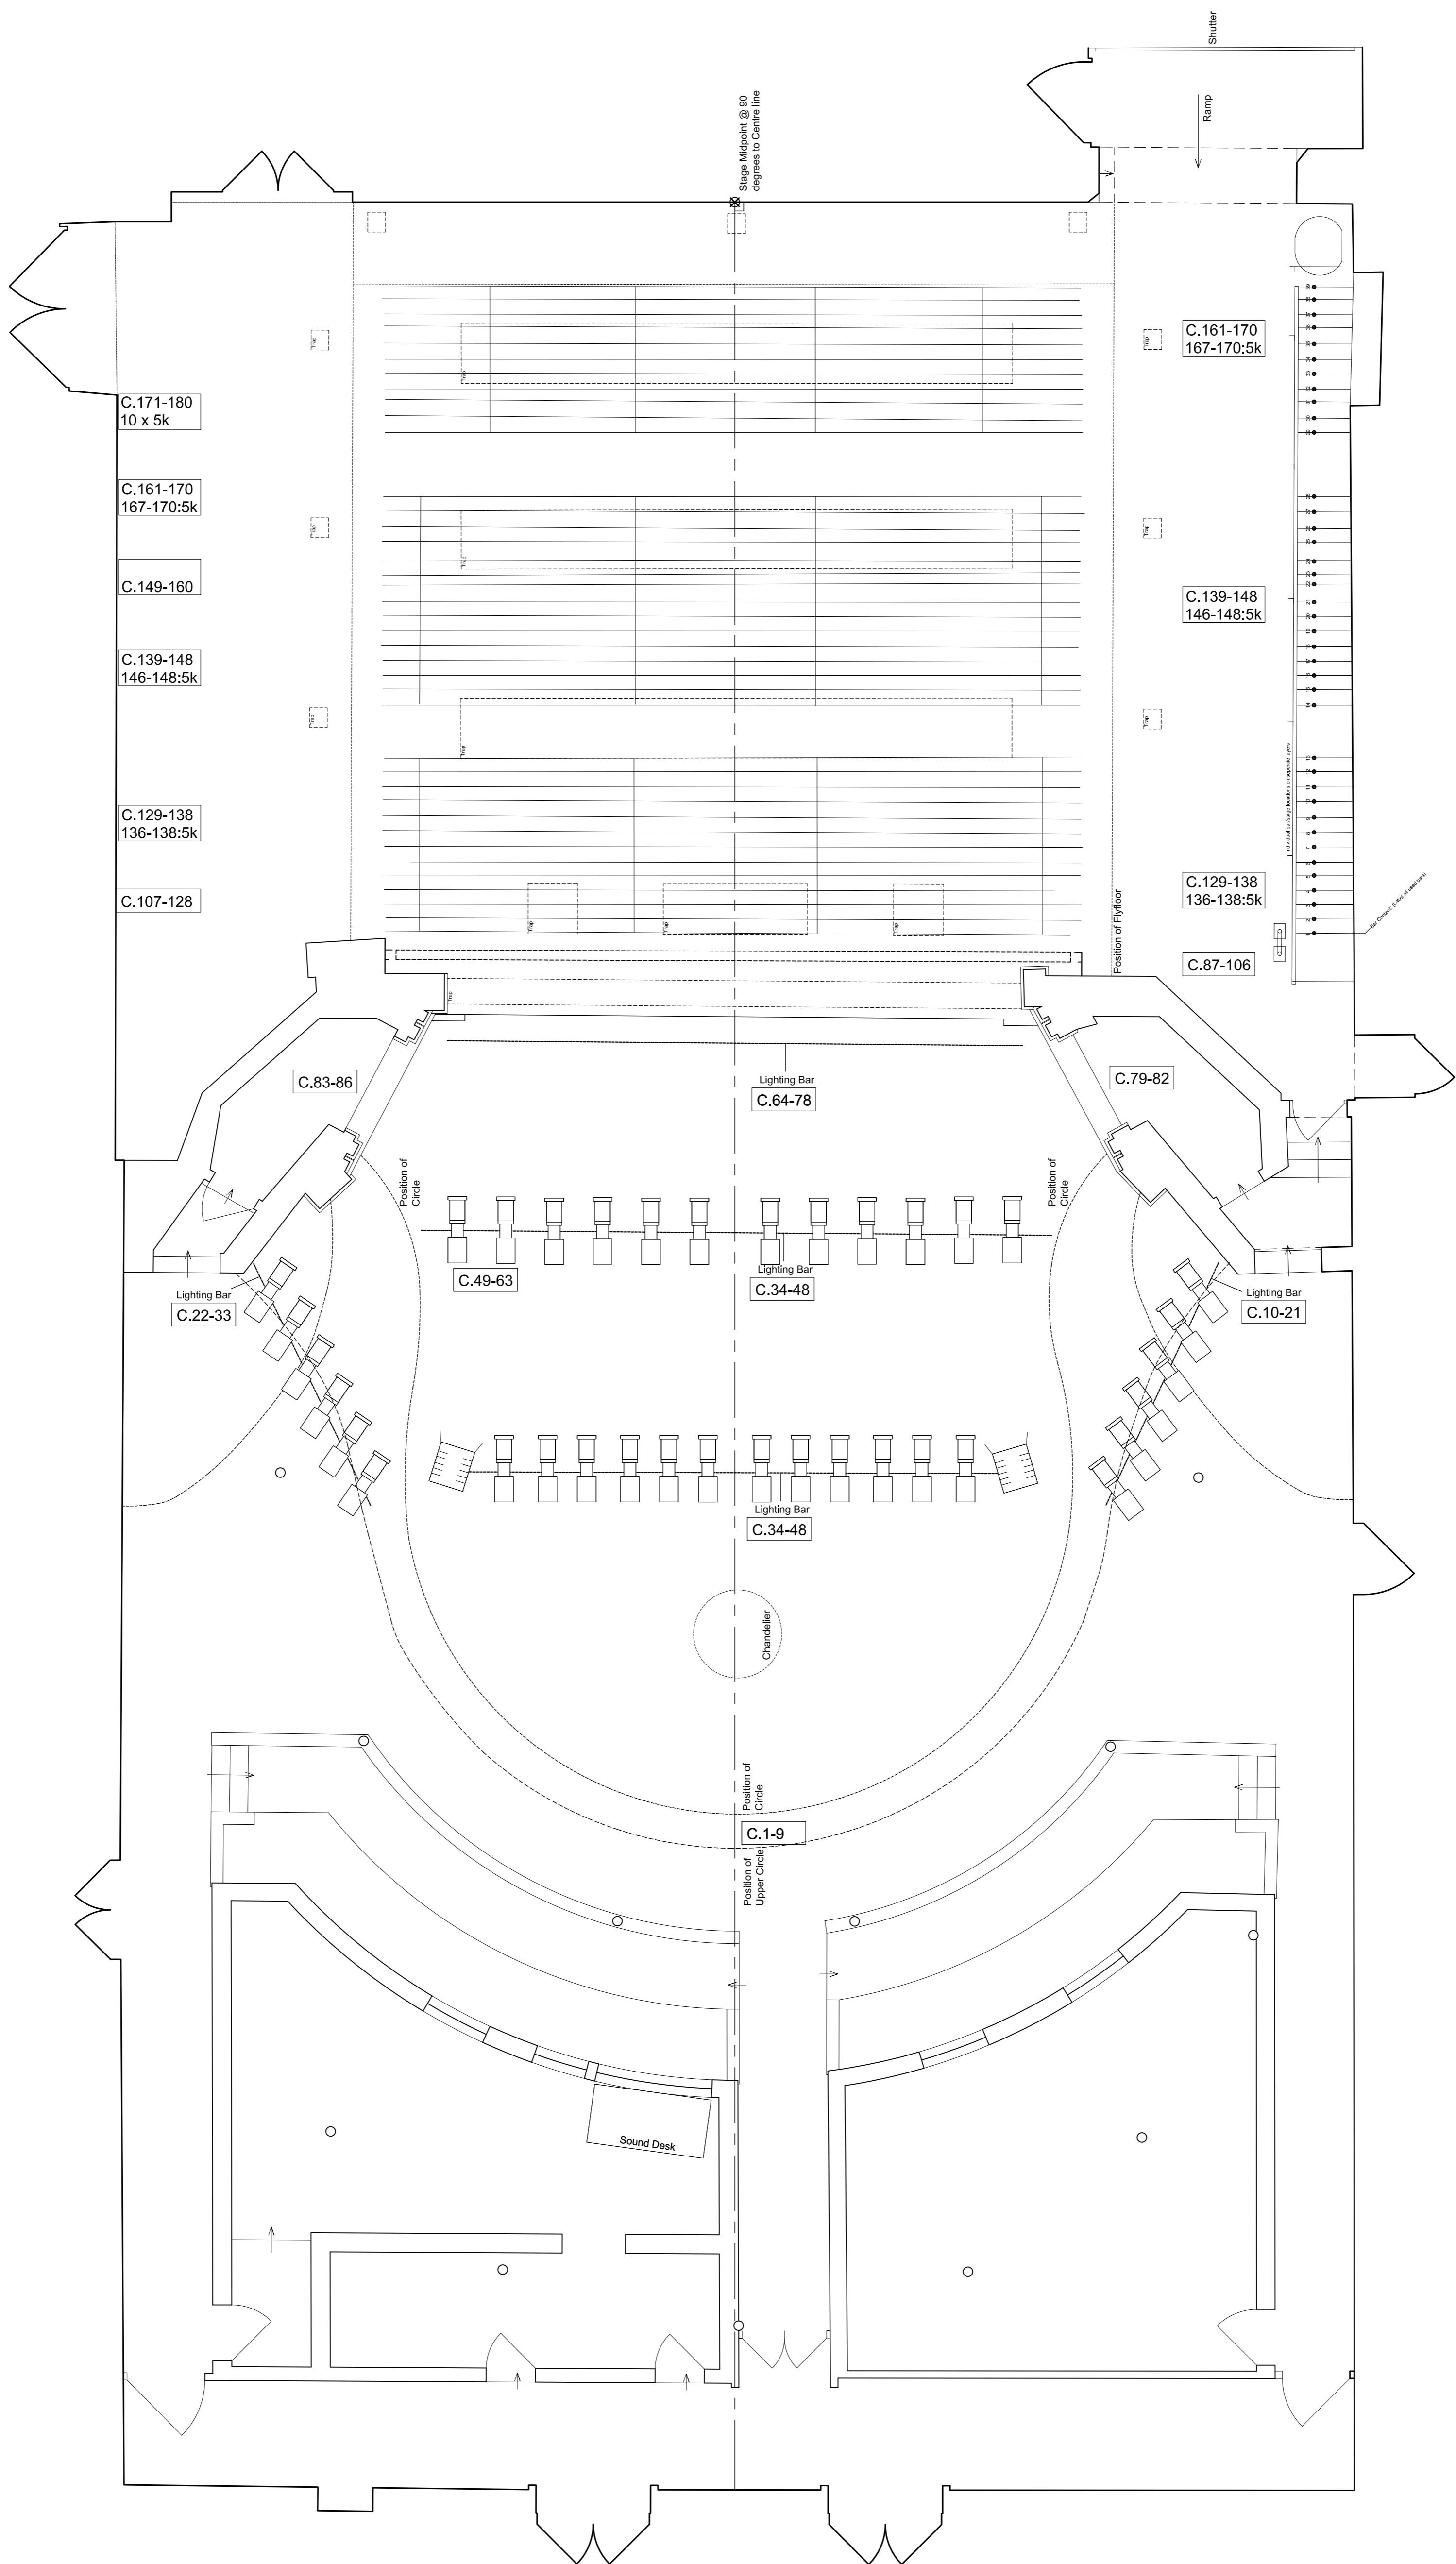

production:	
company:	
drawing title:	
location: Citizens Theatre Ltd 119 Gorbals Street Glasgow G5 9DS	
view: Main Stage Plan	drawing no.:
revision:	date issued:
drawn by: Euan Gray	date:
scale: 1:50 @ A1	

production:	
company:	
drawing title:	
location: Citizens Theatre Ltd 119 Gorbals Street Glasgow G5 9DS	
view: Main Stage LX Plan	drawing no.:
revision:	date issued:
drawn by: Euan Gray	date:
scale: 1:50 @ A1	

production:	
company:	
drawing title:	
location:	
revision:	
client:	
date issued:	
drawn by:	
checked by:	
scale:	1:50 @ A1

Main Stage Section
 Citizens Theatre Ltd
 119 Gorbals Street
 Glasgow
 G5 3DS