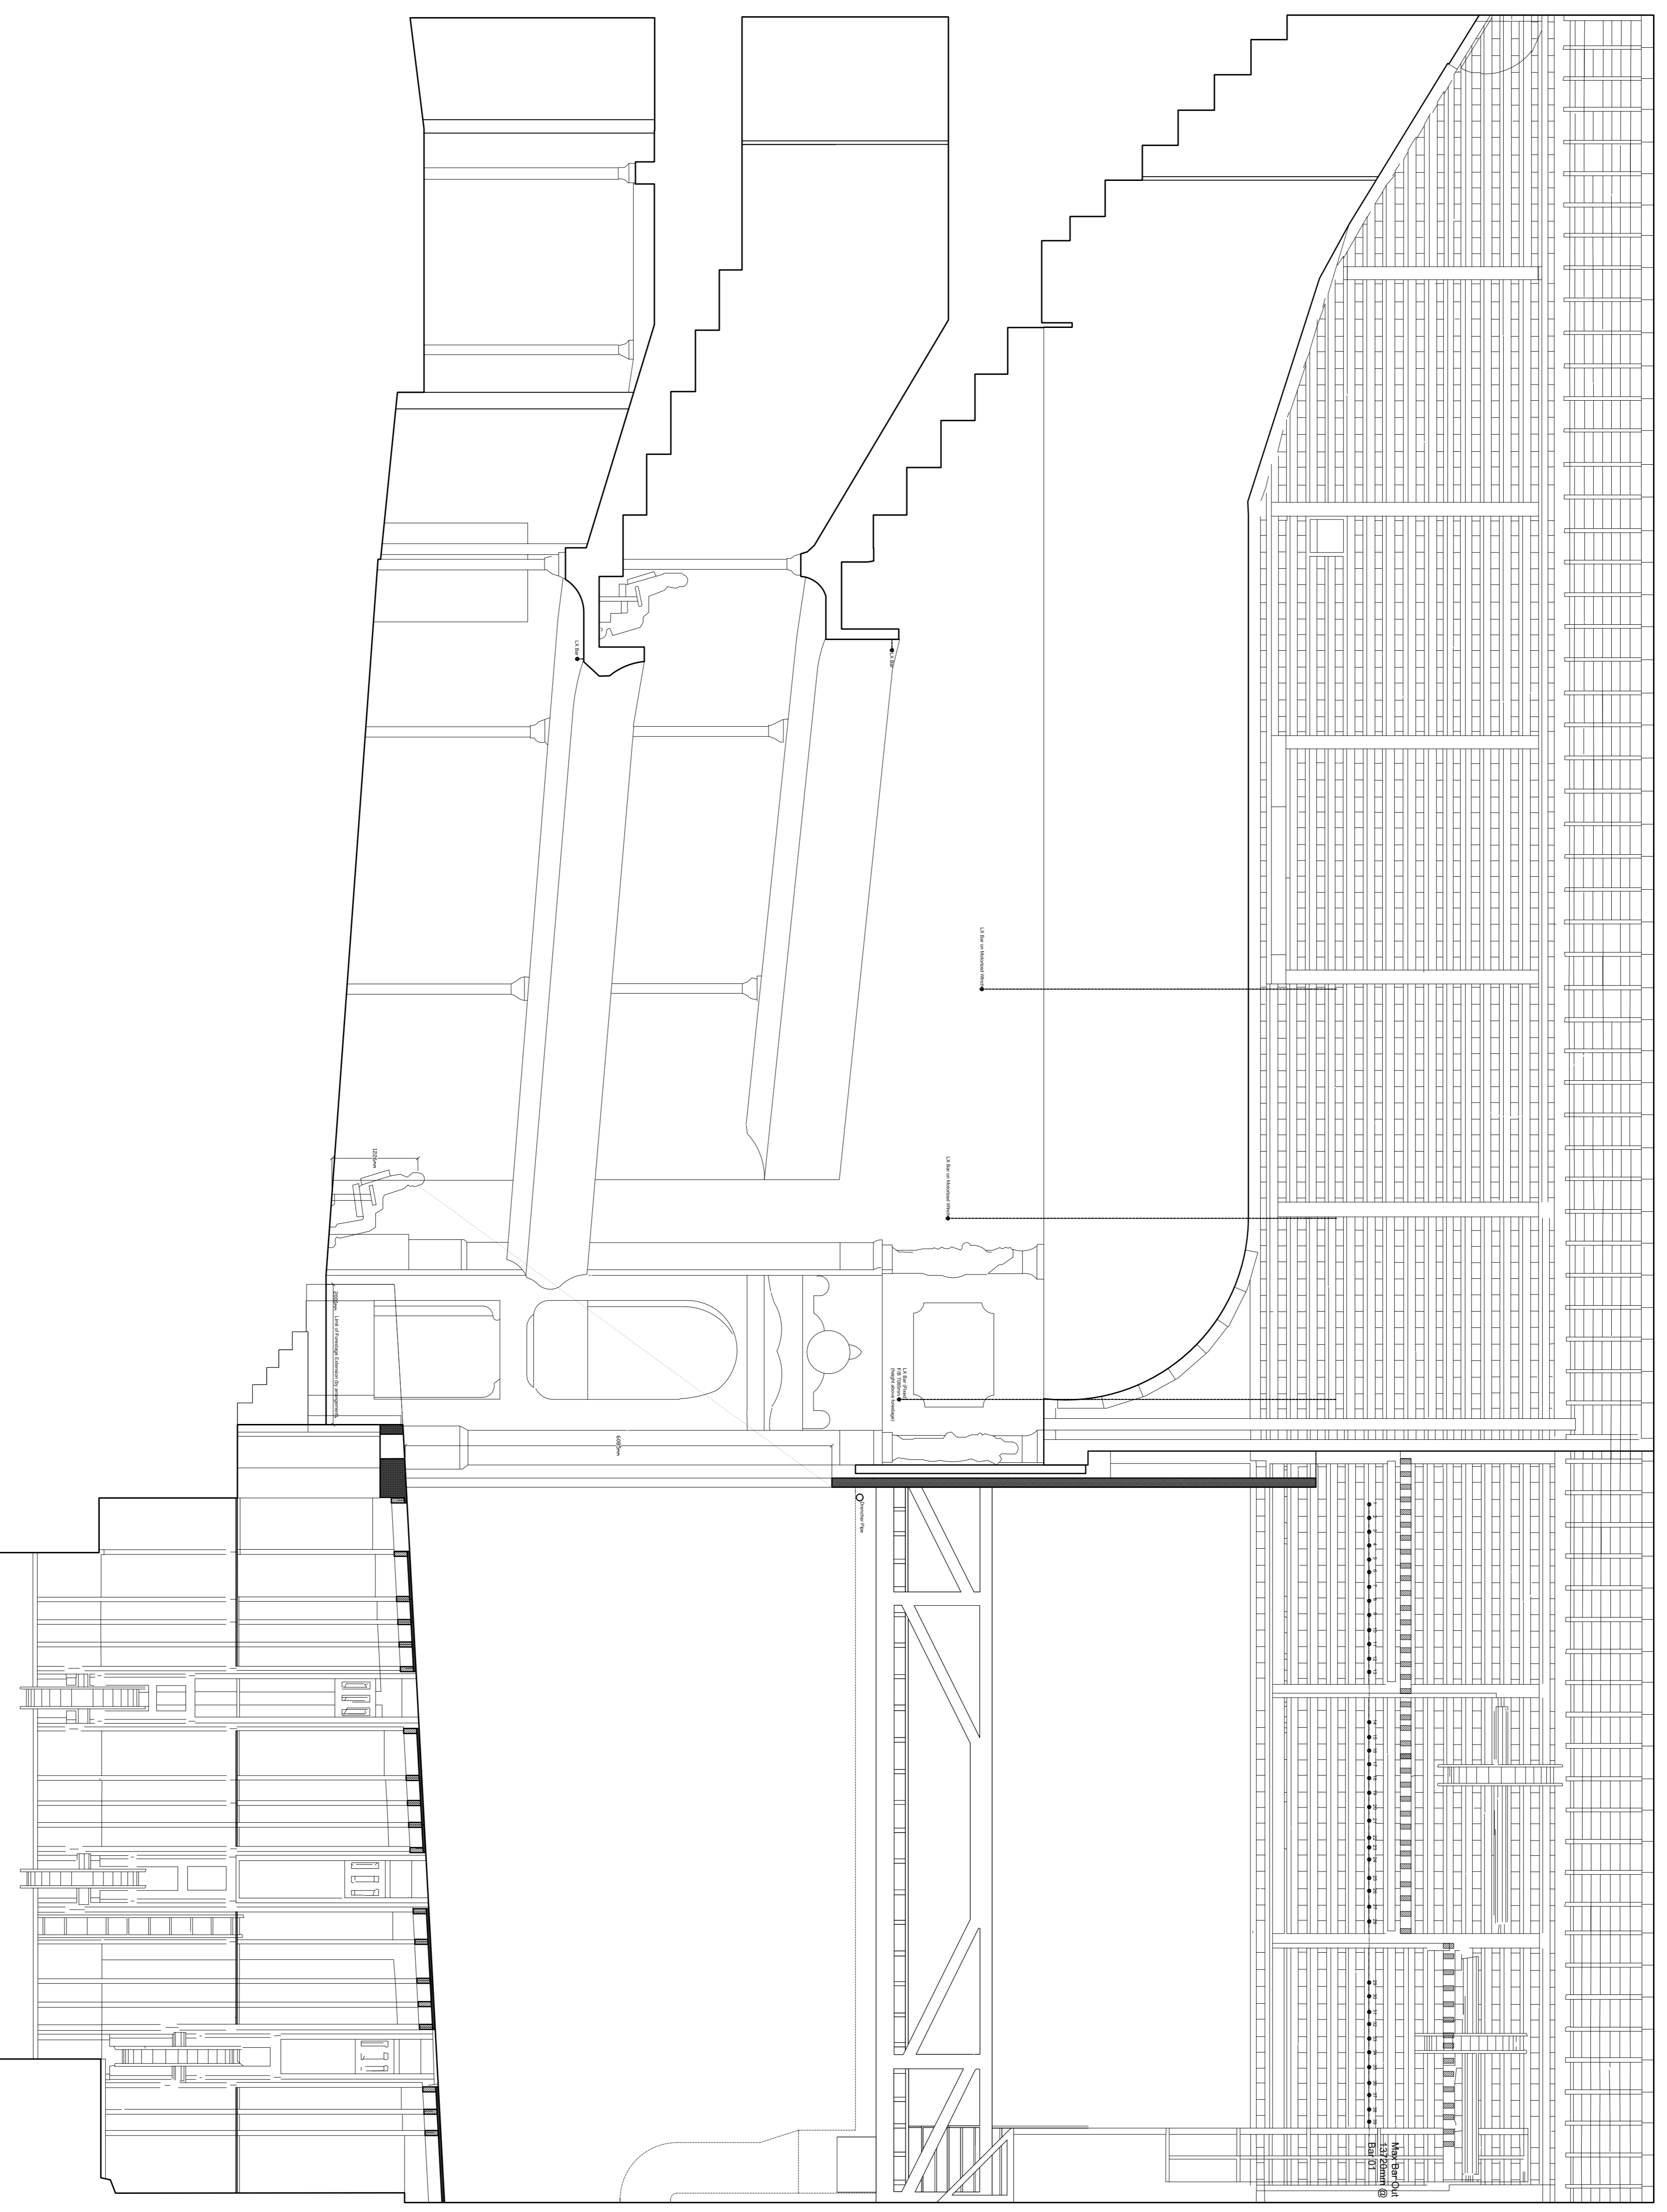

production:	
company:	
drawing title:	
location:	
revision:	
client:	
date issued:	
drawn by:	
checked by:	
scale:	1:50 @ A1